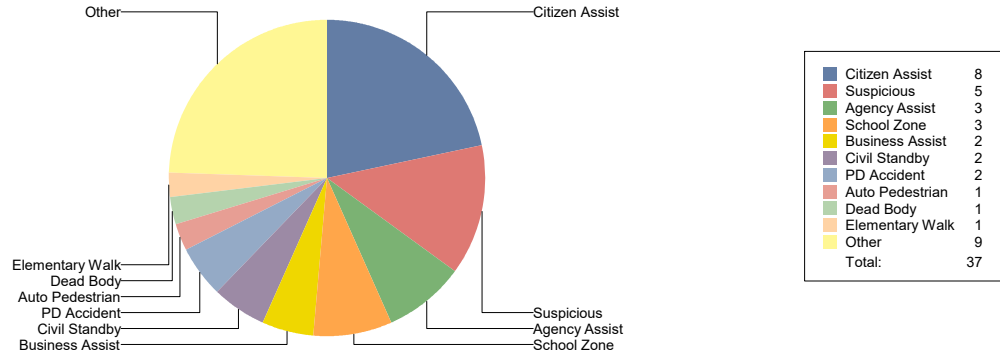

DAILY BLOTTER CLEARFIELD POLICE DEPARTMENT

<u>Number</u>	<u>Time</u>	<u>Date</u>	<u>Nature</u>
20-9224	12:33 am	9/10/20	Theft
20-9225	1:37 am	9/10/20	Citizen Assist
20-9226	5:20 am	9/10/20	Citizen Assist
20-9227	6:19 am	9/10/20	Fire Alarm
20-9228	8:09 am	9/10/20	School Zone
20-9229	8:21 am	9/10/20	School Zone
20-9230	8:34 am	9/10/20	School Zone
20-9231	8:51 am	9/10/20	Suspicious
20-9232	9:22 am	9/10/20	Citizen Assist
20-9233	9:44 am	9/10/20	Agency Assist
20-9234	10:11 am	9/10/20	Agency Assist
20-9235	10:17 am	9/10/20	Elementary Walk
20-9236	10:29 am	9/10/20	Auto Pedestrian
20-9237	11:59 am	9/10/20	Suspicious
20-9238	12:09 pm	9/10/20	Business Assist
20-9239	12:14 pm	9/10/20	PI Accident
20-9240	12:37 pm	9/10/20	Citizen Assist
20-9241	12:46 pm	9/10/20	Suspicious
20-9242	1:02 pm	9/10/20	Business Assist
20-9243	1:18 pm	9/10/20	PD Accident
20-9244	1:49 pm	9/10/20	Dead Body
20-9245	2:33 pm	9/10/20	Runaway Juve
20-9246	2:42 pm	9/10/20	PD Accident
20-9247	3:08 pm	9/10/20	Citizen Assist
20-9248	3:56 pm	9/10/20	Juvenile Prob
20-9249	3:58 pm	9/10/20	Citizen Assist
20-9250	4:13 pm	9/10/20	Citizen Assist
20-9251	4:26 pm	9/10/20	Citizen Assist
20-9252	5:45 pm	9/10/20	Family Fight
20-9253	6:00 pm	9/10/20	Property Damage
20-9254	7:21 pm	9/10/20	Civil Standby
20-9255	7:32 pm	9/10/20	Hit and Run
20-9256	7:32 pm	9/10/20	Suspicious
20-9257	7:55 pm	9/10/20	Agency Assist
20-9258	9:31 pm	9/10/20	Civil Standby
20-9259	11:08 pm	9/10/20	Suspicious
20-9260	11:38 pm	9/10/20	Pedestrian Stop

Total Incidents for Clearfield Police on **Thursday, September 10, 2020 = 37**