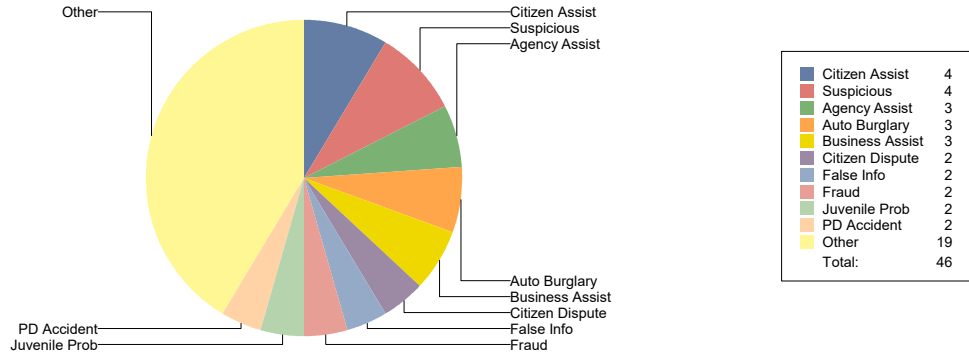

DAILY BLOTTER CLEARFIELD POLICE DEPARTMENT

<u>Number</u>	<u>Time</u>	<u>Date</u>	<u>Nature</u>
20-9261	12:16 am	9/11/20	Extra Patrol
20-9262	12:51 am	9/11/20	Suspicious
20-9263	2:29 am	9/11/20	Auto Burglary
20-9264	2:43 am	9/11/20	Agency Assist
20-9265	3:08 am	9/11/20	Auto Burglary
20-9266	3:20 am	9/11/20	Suspicious
20-9267	4:22 am	9/11/20	Overdose
20-9268	5:39 am	9/11/20	Medical Assist
20-9269	7:23 am	9/11/20	Death/Attended
20-9270	7:35 am	9/11/20	Agency Assist
20-9271	8:45 am	9/11/20	School Assist
20-9272	9:10 am	9/11/20	Business Assist
20-9273	9:43 am	9/11/20	Possession C/S
20-9274	10:22 am	9/11/20	VIN Inspection
20-9275	11:00 am	9/11/20	Citizen Assist
20-9276	11:34 am	9/11/20	911 Unknown
20-9277	11:47 am	9/11/20	Business Assist
20-9278	11:58 am	9/11/20	Burglary
20-9279	12:13 pm	9/11/20	Motorist Assist
20-9280	12:17 pm	9/11/20	False Info
20-9281	1:15 pm	9/11/20	Fraud
20-9282	1:24 pm	9/11/20	Bad Check
20-9283	1:39 pm	9/11/20	Assault
20-9284	1:50 pm	9/11/20	Business Assist
20-9285	2:23 pm	9/11/20	Fraud
20-9286	3:18 pm	9/11/20	Fix it Ticket
20-9287	3:46 pm	9/11/20	Agency Assist
20-9288	3:52 pm	9/11/20	PD Accident
20-9289	5:01 pm	9/11/20	False Info
20-9290	5:02 pm	9/11/20	Citizen Assist
20-9291	5:45 pm	9/11/20	PD Accident
20-9292	6:05 pm	9/11/20	Citizen Dispute
20-9293	6:18 pm	9/11/20	Citizen Assist
20-9294	6:34 pm	9/11/20	Suspicious
20-9295	7:00 pm	9/11/20	PI Accident
20-9296	7:09 pm	9/11/20	Auto Burglary
20-9297	7:19 pm	9/11/20	Citizen Dispute
20-9298	7:30 pm	9/11/20	Disorderly Cond
20-9299	7:46 pm	9/11/20	Noise Complaint
20-9300	8:16 pm	9/11/20	Suspicious
20-9301	8:20 pm	9/11/20	Juvenile Prob
20-9302	8:21 pm	9/11/20	Citizen Assist
20-9303	8:31 pm	9/11/20	Civil Standby
20-9304	9:24 pm	9/11/20	Juvenile Prob
20-9305	10:00 pm	9/11/20	Information
20-9306	10:25 pm	9/11/20	Motorcycle Prob